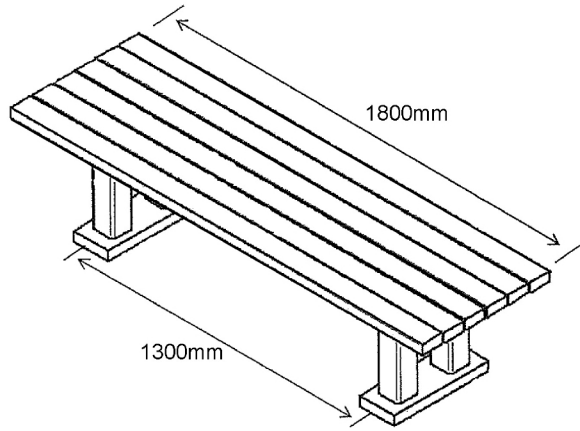

KOOKABURRA BENCH RECYCLED PLASTIC

Metal Art Limited
Street & Park Furniture

The practical Kakapo Bench is a free standing design from Replas that fits perfectly into a variety of casual outdoor seating situations. At 600mm wide, the Kakapo forms a double bench for maximum utilisation of space.

Slats are available in any of the standard Replas colours, sitting on black supports. As with all our recycled plastic furniture, the Kakapo Bench is virtually maintenance free. It will not split, splinter or crack, and it never needs painting.